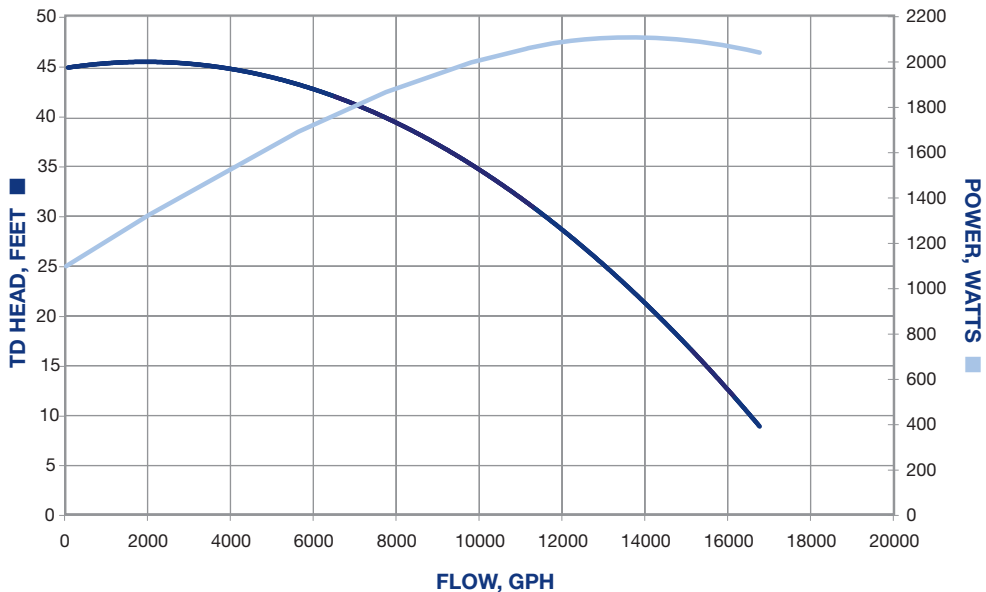

EXT 18000 Pond Pump

*Dimensions and illustrations are approximate and for reference only

EXT 18000 Pond Pump Item # 45050

The Aquascape EXT 18000 is the perfect choice for water feature applications requiring high flow combined with higher head in a non-submersible style pump.

EXT 18000	Item # 45050
INLET	3"
DISCHARGE	2"
MAX FLOW (gph)	18400
MAX HEAD (feet)	45'
MAX POWER (watts)	3300
MAX CURRENT AMPS @ 115V	30
MAX CURRENT AMPS @ 230V	15
MOTOR HP	3
MOTOR TYPE	184JM
MOTOR ENCLOSURE	TEFC
PHASE	SINGLE