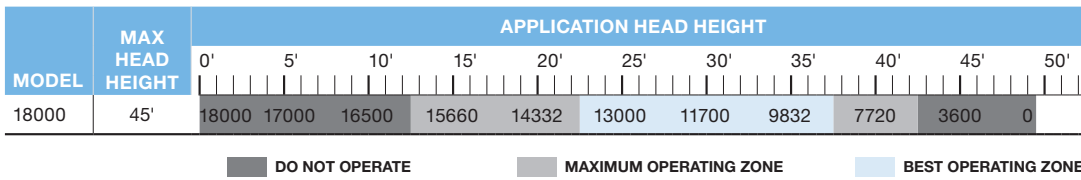

LIMITED WARRANTY