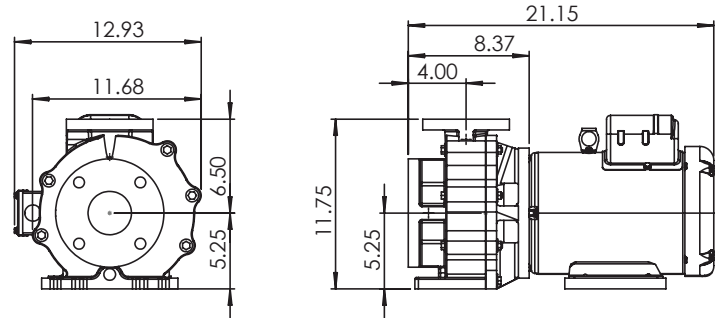

EXT 18000 Pond Pump

*Dimensions and illustrations are approximate and for reference only

EXT 18000 Pond Pump Item # 45050

The Aquascape EXT 18000 is the perfect choice for water feature applications requiring high flow combined with higher head in a non-submersible style pump.

EXT 18000	Item # 45050
INLET	3"
DISCHARGE	2"
MAX FLOW (gph)	18400
MAX HEAD (feet)	45'
MAX POWER (watts)	3300
MAX CURRENT AMPS @ 115V	30
MAX CURRENT AMPS @ 230V	15
MOTOR HP	3
MOTOR TYPE	184JM
MOTOR ENCLOSURE	TEFC
PHASE	SINGLE