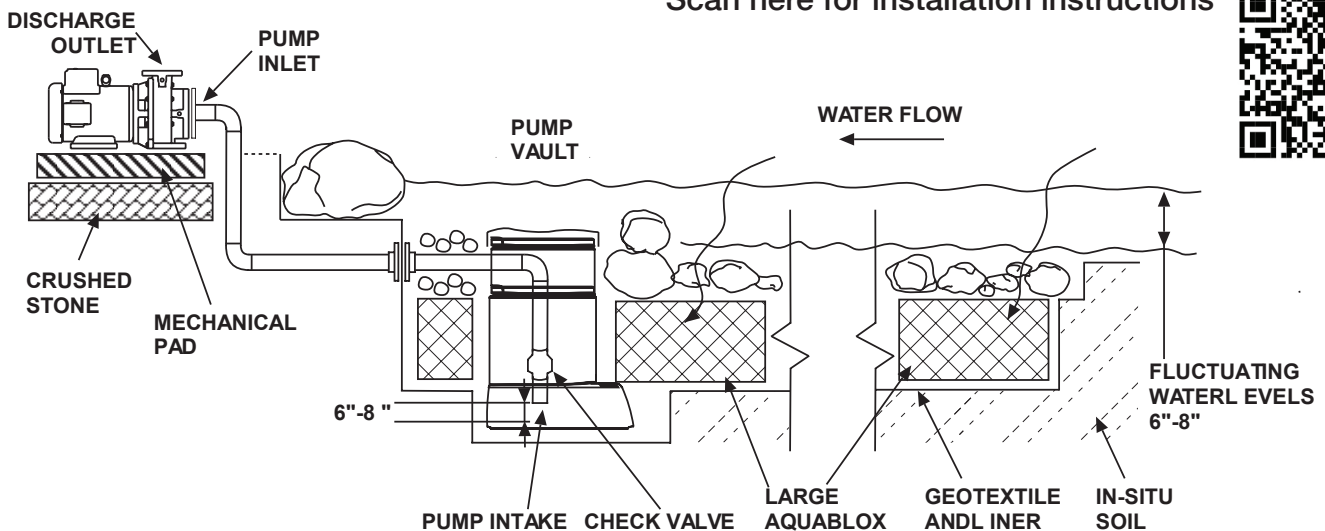

EXT PUMP 2"-3" PLUMBING KIT

Item #48027

Contents - #48027	
No.	Description
1.	Van Stone Flange PVC SCHD 80 2" Slip
2.	Van Stone Flange EPDM Gasket 2"
3.	Van Stone Flange SCHD 80 PVC 3" Slip (Qty 3)
4.	Van Stone Flange EPDM Gasket 3" (Qty 2)
5.	3" Liner Penetration Flange Kit
6.	PVC Check Valve 3" Slip x 3" Slip
7.	PVC Union Fitting 3" Slip x 3" Slip
8.	PVC 90° Street Sweep Elbow 3"
9.	PVC 90° Sweep Elbow 2" (Qty 2)
10.	PVC Tee 2" Slip x 2" Slip x 2" FML Thread
11.	PVC Hex Head Plug MPT 2"
12.	Ball Valve 2" Slip
13.	PVC Elbow 3" Slip x 3" Slip (Qty 3)
14.	Plumbing PVC 3" x 2" SXH Flush Bushing

* 2" PVC SCH40

*All PVC Pipe and Liner
Not Included

Application Drawing

Scan here for installation instructions