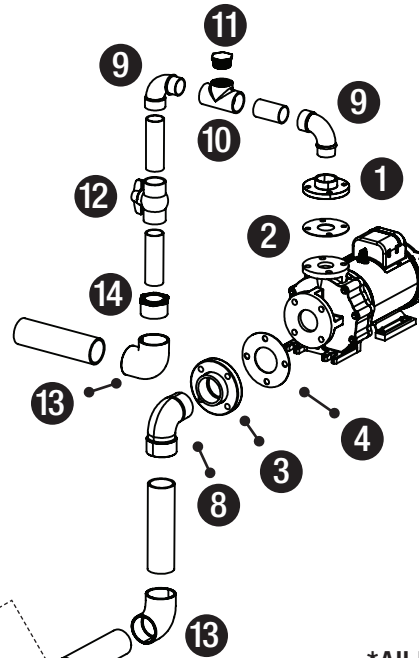

EXT PUMP 2"-3" PLUMBING KIT

Item #48027

Contents - #48027	
No.	Description
1.	Van Stone Flange PVC SCHD 80 2" Slip
2.	Van Stone Flange EPDM Gasket 2"
3.	Van Stone Flange SCHD 80 PVC 3" Slip (Qty 3)
4.	Van Stone Flange EPDM Gasket 3" (Qty 2)
5.	3" Liner Penetration Flange Kit
6.	PVC Check Valve 3" Slip x 3" Slip
7.	PVC Union Fitting 3" Slip x 3" Slip
8.	PVC 90° Street Sweep Elbow 3"
9.	PVC 90° Sweep Elbow 2" (Qty 2)
10.	PVC Tee 2" Slip x 2" Slip x 2" FML Thread
11.	PVC Hex Head Plug MPT 2"
12.	Ball Valve 2" Slip
13.	PVC Elbow 3" Slip x 3" Slip (Qty 3)
14.	Plumbing PVC 3" x 2" SXH Flush Bushing

* 2" PVC SCH40

*All PVC Pipe and Liner
Not Included

Application Drawing

Scan here for installation instructions