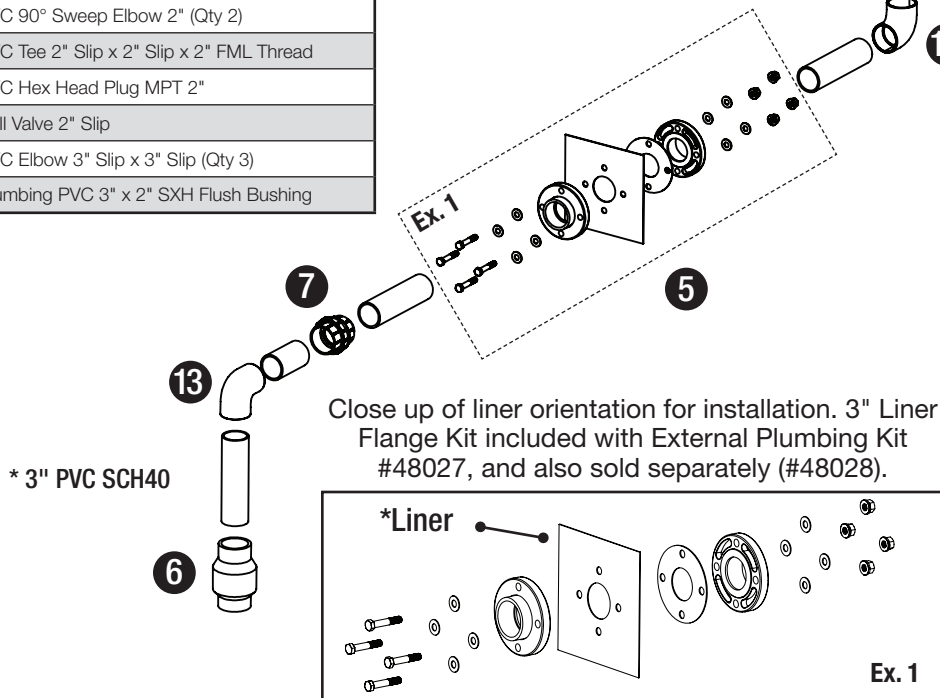

EXT PUMP 2"-3" PLUMBING KIT

Item #48027

Contents - #48027	
No.	Description
1.	Van Stone Flange PVC SCHD 80 2" Slip
2.	Van Stone Flange EPDM Gasket 2"
3.	Van Stone Flange SCHD 80 PVC 3" Slip (Qty 3)
4.	Van Stone Flange EPDM Gasket 3" (Qty 2)
5.	3" Liner Penetration Flange Kit
6.	PVC Check Valve 3" Slip x 3" Slip
7.	PVC Union Fitting 3" Slip x 3" Slip
8.	PVC 90° Street Sweep Elbow 3"
9.	PVC 90° Sweep Elbow 2" (Qty 2)
10.	PVC Tee 2" Slip x 2" Slip x 2" FML Thread
11.	PVC Hex Head Plug MPT 2"
12.	Ball Valve 2" Slip
13.	PVC Elbow 3" Slip x 3" Slip (Qty 3)
14.	Plumbing PVC 3" x 2" SXH Flush Bushing

* 2" PVC SCH40

*All PVC Pipe and Liner
Not Included

Application Drawing

Scan here for installation instructions