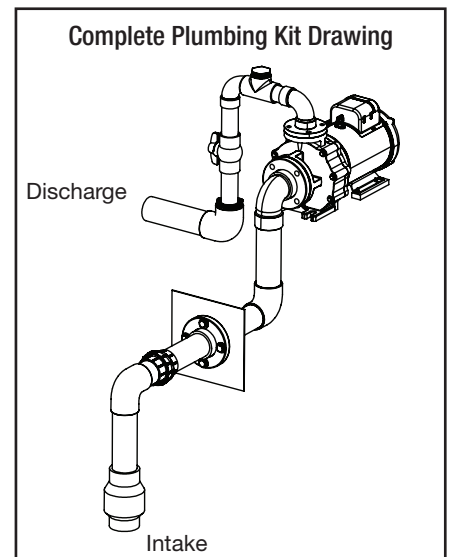

EXT PUMP 2"-3" PLUMBING KIT

Item #48027

Contents - #48027	
No.	Description
1.	Van Stone Flange PVC SCHD 80 2" Slip
2.	Van Stone Flange EPDM Gasket 2"
3.	Van Stone Flange SCHD 80 PVC 3" Slip (Qty 3)
4.	Van Stone Flange EPDM Gasket 3" (Qty 2)
5.	3" Liner Penetration Flange Kit
6.	PVC Check Valve 3" Slip x 3" Slip
7.	PVC Union Fitting 3" Slip x 3" Slip
8.	PVC 90° Street Sweep Elbow 3"
9.	PVC 90° Sweep Elbow 2" (Qty 2)
10.	PVC Tee 2" Slip x 2" Slip x 2" FML Thread
11.	PVC Hex Head Plug MPT 2"
12.	Ball Valve 2" Slip
13.	PVC Elbow 3" Slip x 3" Slip (Qty 3)
14.	Plumbing PVC 3" x 2" SXH Flush Bushing

* 2" PVC SCH40

*All PVC Pipe and Liner
Not Included

Application Drawing

Scan here for installation instructions